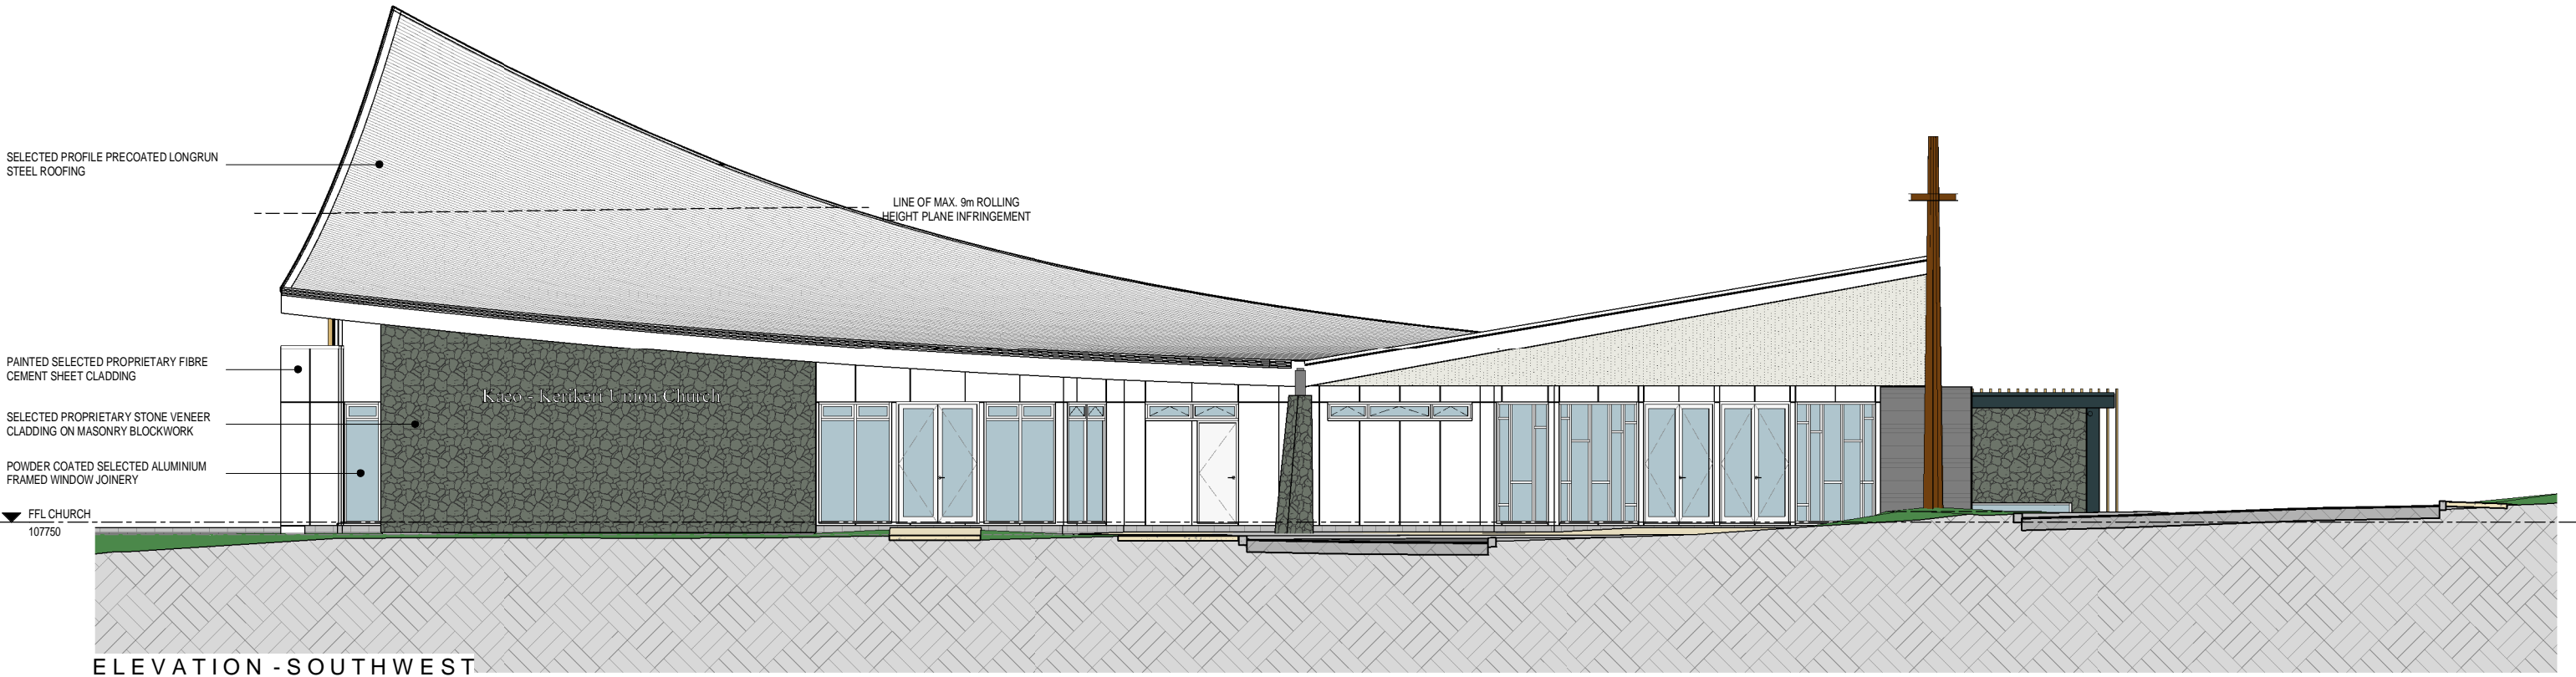

KAEO-KERIKERI UNION PARISH CHURCH
 144 Kerikeri Road, Kerikeri, Bay of Islands
 2078 V2-SK06 P8
 PROPOSED EXTERIOR ELEVATIONS
 © creativespaces Limited, 2011. All rights reserved.

ARCHITECTS INTERIOR DESIGNERS PROJECT MANAGERS

ELEVATION - SOUTHWEST

ELEVATION - SOUTHEAST

KAEO-KERIKERI UNION PARISH CHURCH
 144 Kerikeri Road, Kerikeri, Bay of Islands
 2078 V2-SK05 P8
 PROPOSED EXTERIOR ELEVATIONS
 © creativespaces Limited, 2011. All rights reserved.