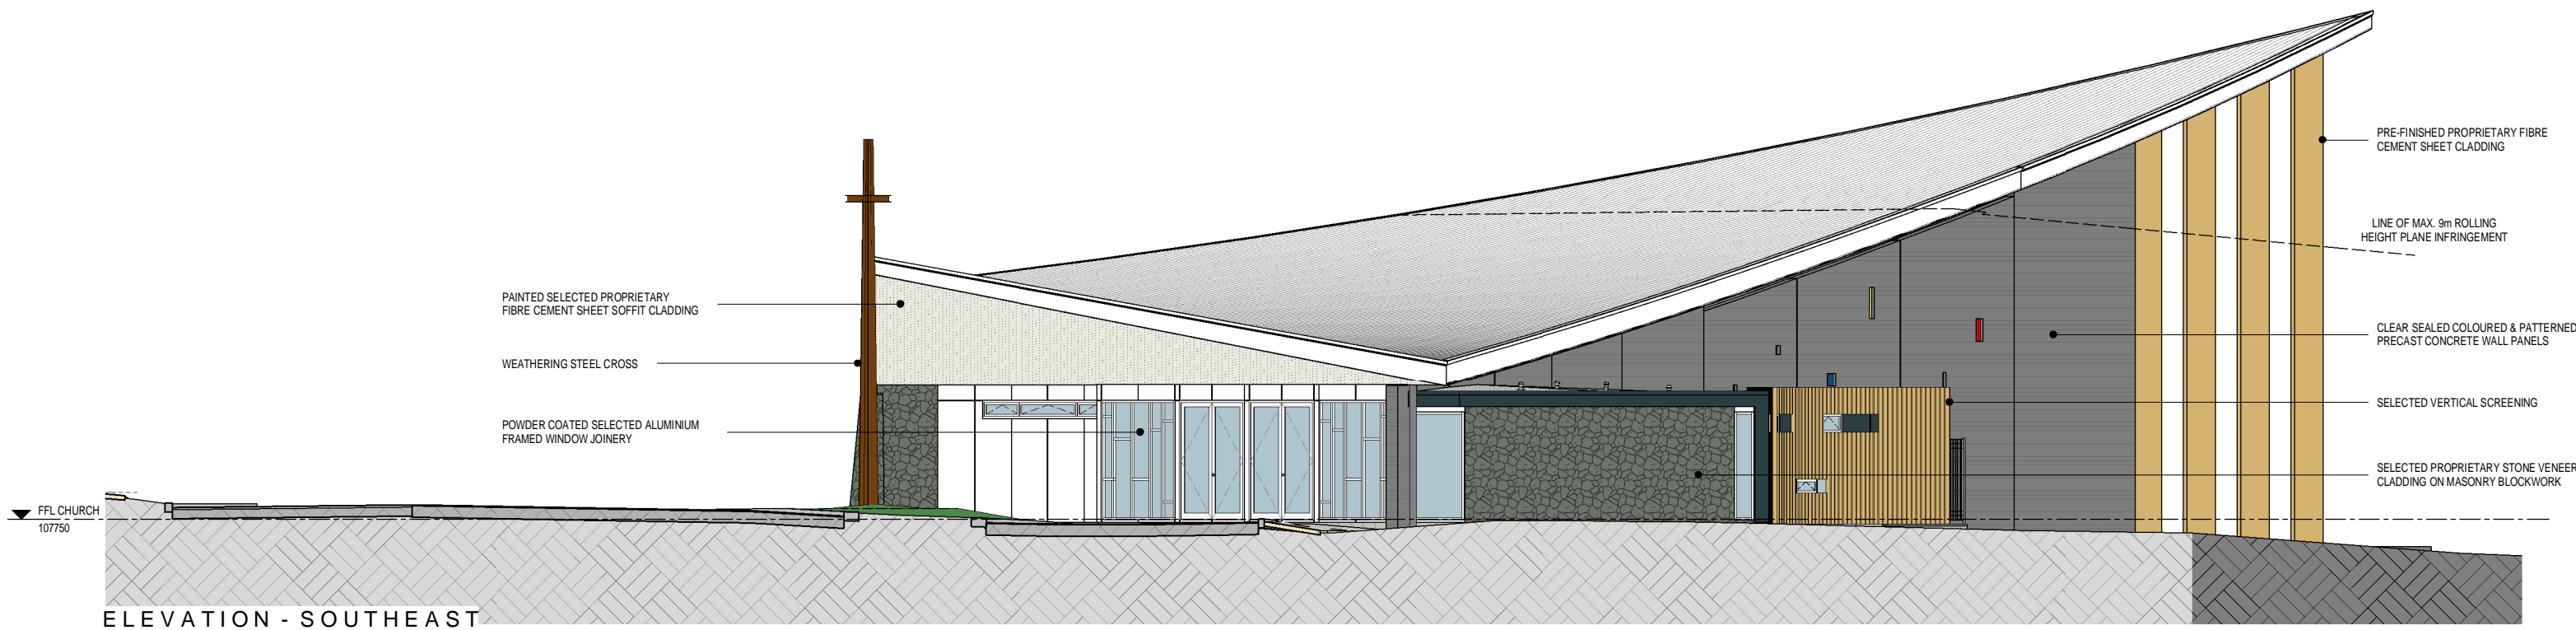

ELEVATION - SOUTHWEST

ELEVATION - SOUTHEAST

KAEO-KERIKERI UNION PARISH CHURCH
 144 Kerikeri Road, Kerikeri, Bay of Islands
 2078 V2-SK05 P8
 PROPOSED EXTERIOR ELEVATIONS
 © creativespaces Limited, 2011. All rights reserved.